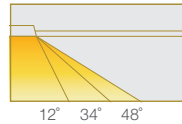

BLOCK 3 SURFACE

6.3W DOWNLIGHT LUMINAIRE

- Compact, linear, stylish construction
- Supplied with non-dimmable LED driver
- 123 lm/W module
- Colour rendering index: 85
- Colour temperature options: 2700K, 3000K, 4000K, 5000K
- Beam pattern options: 12°, 34°, 48°
- 3 steps MacAdam ellipse binning
- Uniform and comfort light
- IP20
- Dimension: 82 x 60 x 32mm

The information above is at nominal values accuracy of +/-7%.

FIXTURE COLOUR OPTIONS

AVAILABLE OPTIONS

DRIVER

TEMPERATURE

BEAM ANGLE

APPLICATION

- Hotel and galleries
- Offices
- Retail, fashion stores and showroom
- Residential

TECHNOLOGY BENEFITS

- Superior light rendering quality offering balanced white with embedded green and red tone
- Excellent cost savings and quicker ROI
- Quick installation, no costly modification required
- Low maintenance
- Comfort, safety and no glass

DIMENSIONS (MM)