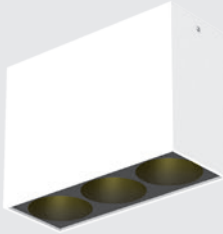

BLOCK 3 SURFACE

6.3W DOWNLIGHT LUMINAIRE